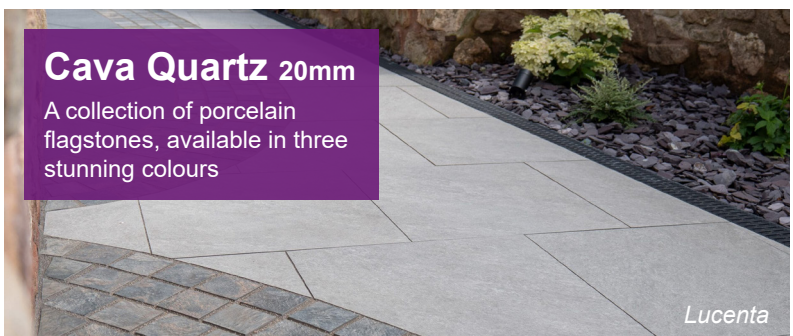

TALASEY
LANDSCAPING SOLUTIONS

Prices from only **£7.95** each (+VAT)